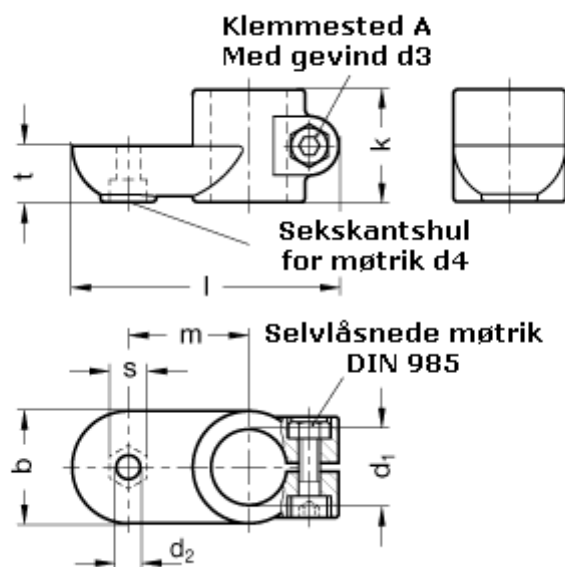

Article number: 20274B25AV2SW

Description: E+G Swivel clamp connector
GN274-B25-AV-2-SW

Measures

b = 40	s = 13
d1 = B25	t = 20.0
d2 = 8.5	
d3 = M 8	
d4 = M 8	
k = 40	
l = 95	
m = 43	